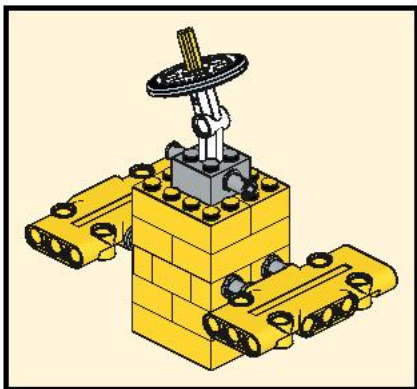

1x
30000
Light Bluish Gray

4x
32064a
Yellow

2x
71709
Yellow

1

2

3

4

5